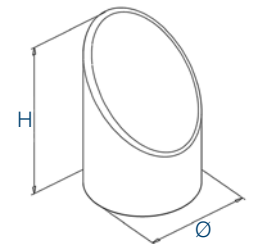

End Cap 45°

304 Indoor
satin

H

Ø

0250.420.304

2

65

42.4