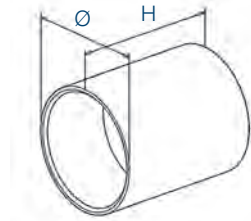

Tube connector

304 Indoor
satin

H

Ø

0244.420.304

2

50

42.4