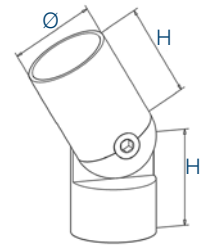

Tube connector adjustable

304 Indoor
satin

H

Ø

0245.420.304

2

49

42.4