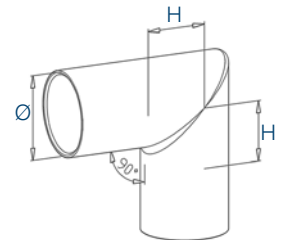

Tube connector 90°

304 Indoor
satin

H

Ø

0247.420.304

2

65

42.4