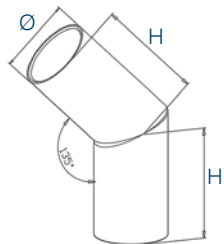

Tube connector 90°

304 Indoor  
satin

H

Ø

0247.420.304

2

65

42.4

Tube connector 135°

304 Indoor  
satin

H

Ø

0248.420.304

2

65

42.4