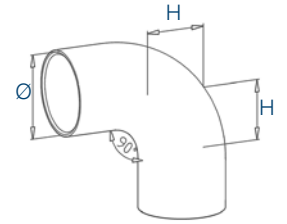

End scroll

304 Indoor
satin

H

Ø

0243.420.304

2

65

42.4