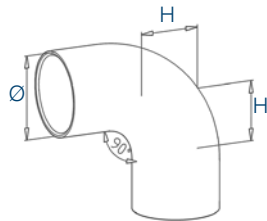

Tube connector 90°

304 Indoor
satin

H

Ø

0246.420.304

2

65

42.4